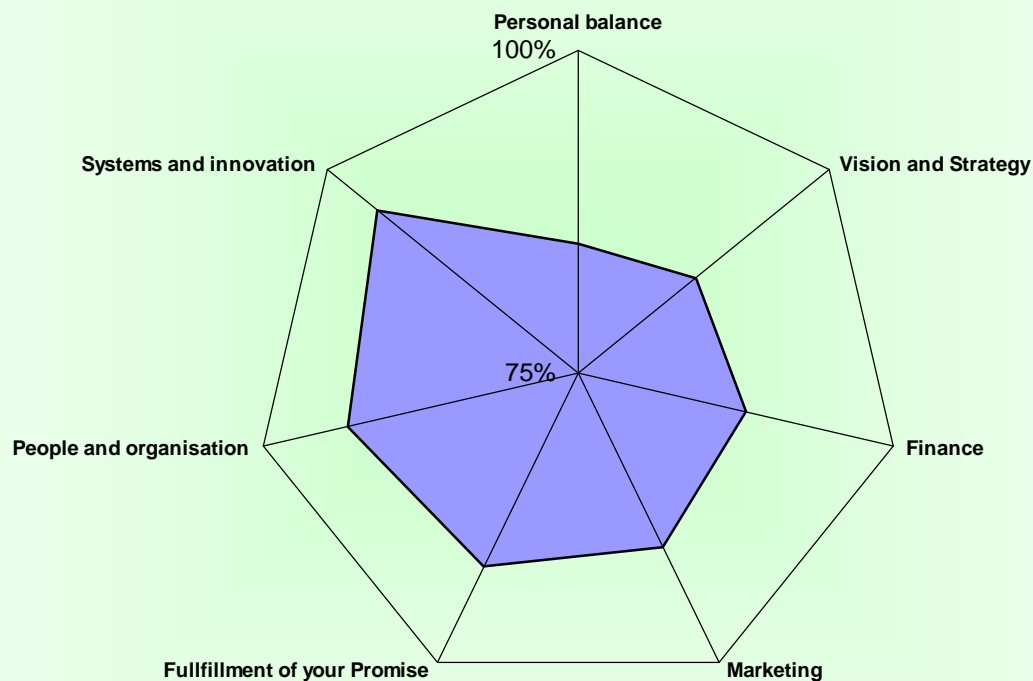

New Perspectives Business Coaching

Delivering business growth that lasts

Roland Hanekroot

Mb 0404-490012

Name	roland hanekroot
Company	0
Email	roland@newperspectives.com.au
Phone	0
Date	7/10/2007

Personal balance	85%
Vision and Strategy	87%
Finance	88%
Marketing	90%
Fullfillment of your Promise	92%
People and organisation	93%
Systems and innovation	95%

Dear Roland, Below is your "Wheel of Balance". I think it demonstrates quite clearly what you have achieved already and the exciting challenges that are open to you. I would love to have a chat with you about what this impact this picture might have for you.

Regards, Roland Hanekroot

Wheel of Business and Personal Balance

New Perspectives Business Coaching

New Perspectives Business Coaching 2007 www.newperspectives.com.au